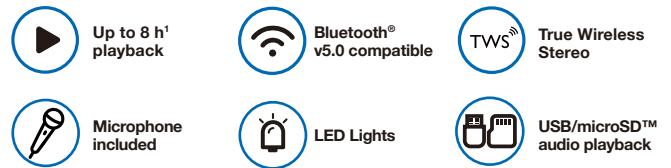

XTS-661

SonicBloom

Portable wireless speaker with LED Lights and microphone

Highlights

- Works with your favorite Bluetooth® V5.0-enabled devices
- Easily play music from a USB drive, memory card, or device with a 3.5mm audio jack.
- TWS (True Wireless Stereo) to stream audio wirelessly through two separate units simultaneously from the same audio source*
- Features recording function
- Wired microphone included

Technical specifications

General information	
Type	4" Portable wireless party speaker with LED light & wired microphone
Maximum power output (Rated RMS)	10W
Maximum DC input (current/voltage)	5V, 1A
Buttons	• Mic Vol+ • Mic Vol- • Mode/TWS • Play/Scan • Next track/Vol+ • Previous track/Vol- • ECHO • EQ • Light/Rec
Lighting effect	4 Lighting effects
True Wireless Stereo	Yes
Speaker	
Driver unit	4"
Maximum power output (Rated RMS)	10W
Frequency	100Hz-20kHz
Impedance	2Ω
Sensitivity	94dB
Wired microphone	Included
Frequency response	56Hz-14KHz
Output impedance	600 ohm ±15%
Directivity	Omnidirectional
Cable length	9.8 ft
Connectivity	
Connection type	• Compatible with Bluetooth® v5.0 • 3.5 mm AUX input (cable not included) • USB port • Memory card slot • Microphone port
Memory card max. capacity	32 GB
Wireless range	Up to 30 ft
Battery	
Battery type and capacity	18650, 3.7V, 3000mAh
Battery charging time	2 h 30 min
Battery runtime	• 100% volume, lights on: 45 min • 100% volume, lights off: 3 h • 50% volume, lights on: 2 h 30 min • 50% volume, lights off: 8 h¹
Battery charging method	USB-C®
Additional information	
Product dimensions	7.09 x 6.30 x 9.84 in
Product weight	40.21 oz
Charging Cable length	3.3 ft
Package contents	Speaker, wired microphone, remote control, USB-C® charging cable, user manual
Remote control battery type	CR2025
Warranty	1 year

1. Estimated runtime at 50% volume. Actual battery runtime will depend on usage, including the type of audio file played and the volume.